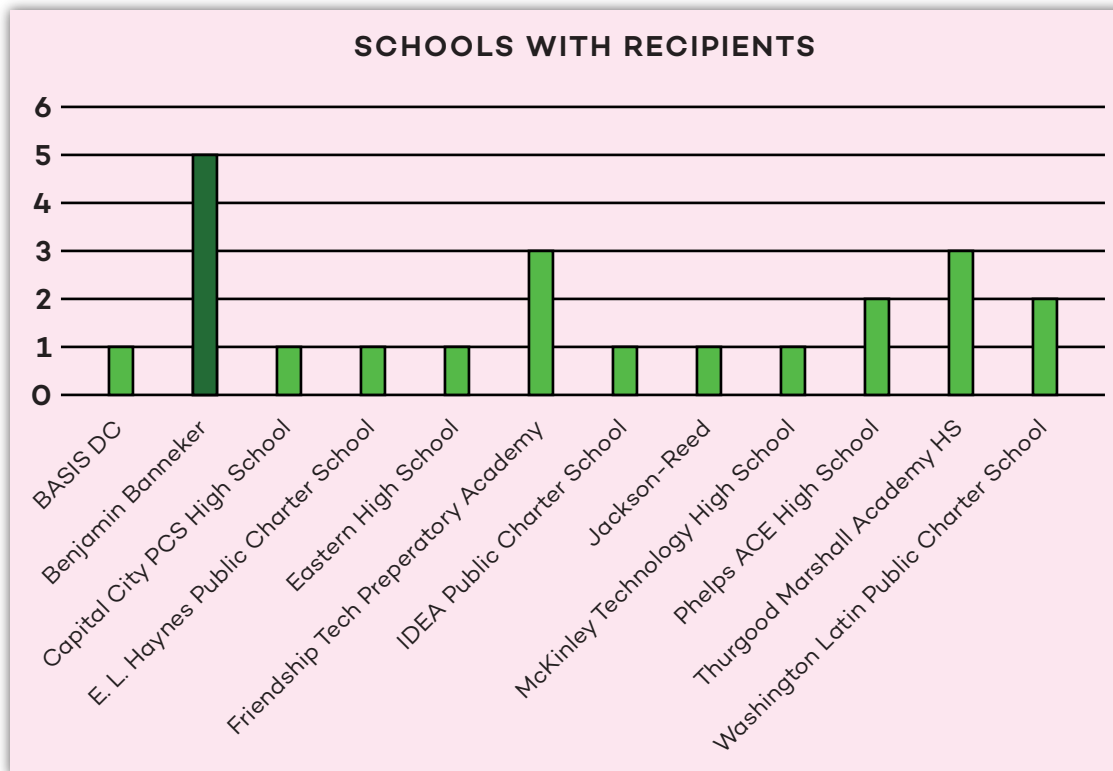

SCHOLARSHIP RECIPIENTS

high school AWARDS

The 2022 PIEF High School Scholars represent a diverse cross-section of students from various socioeconomic backgrounds, including first-generation college students. Twenty-two scholars were awarded scholarships.